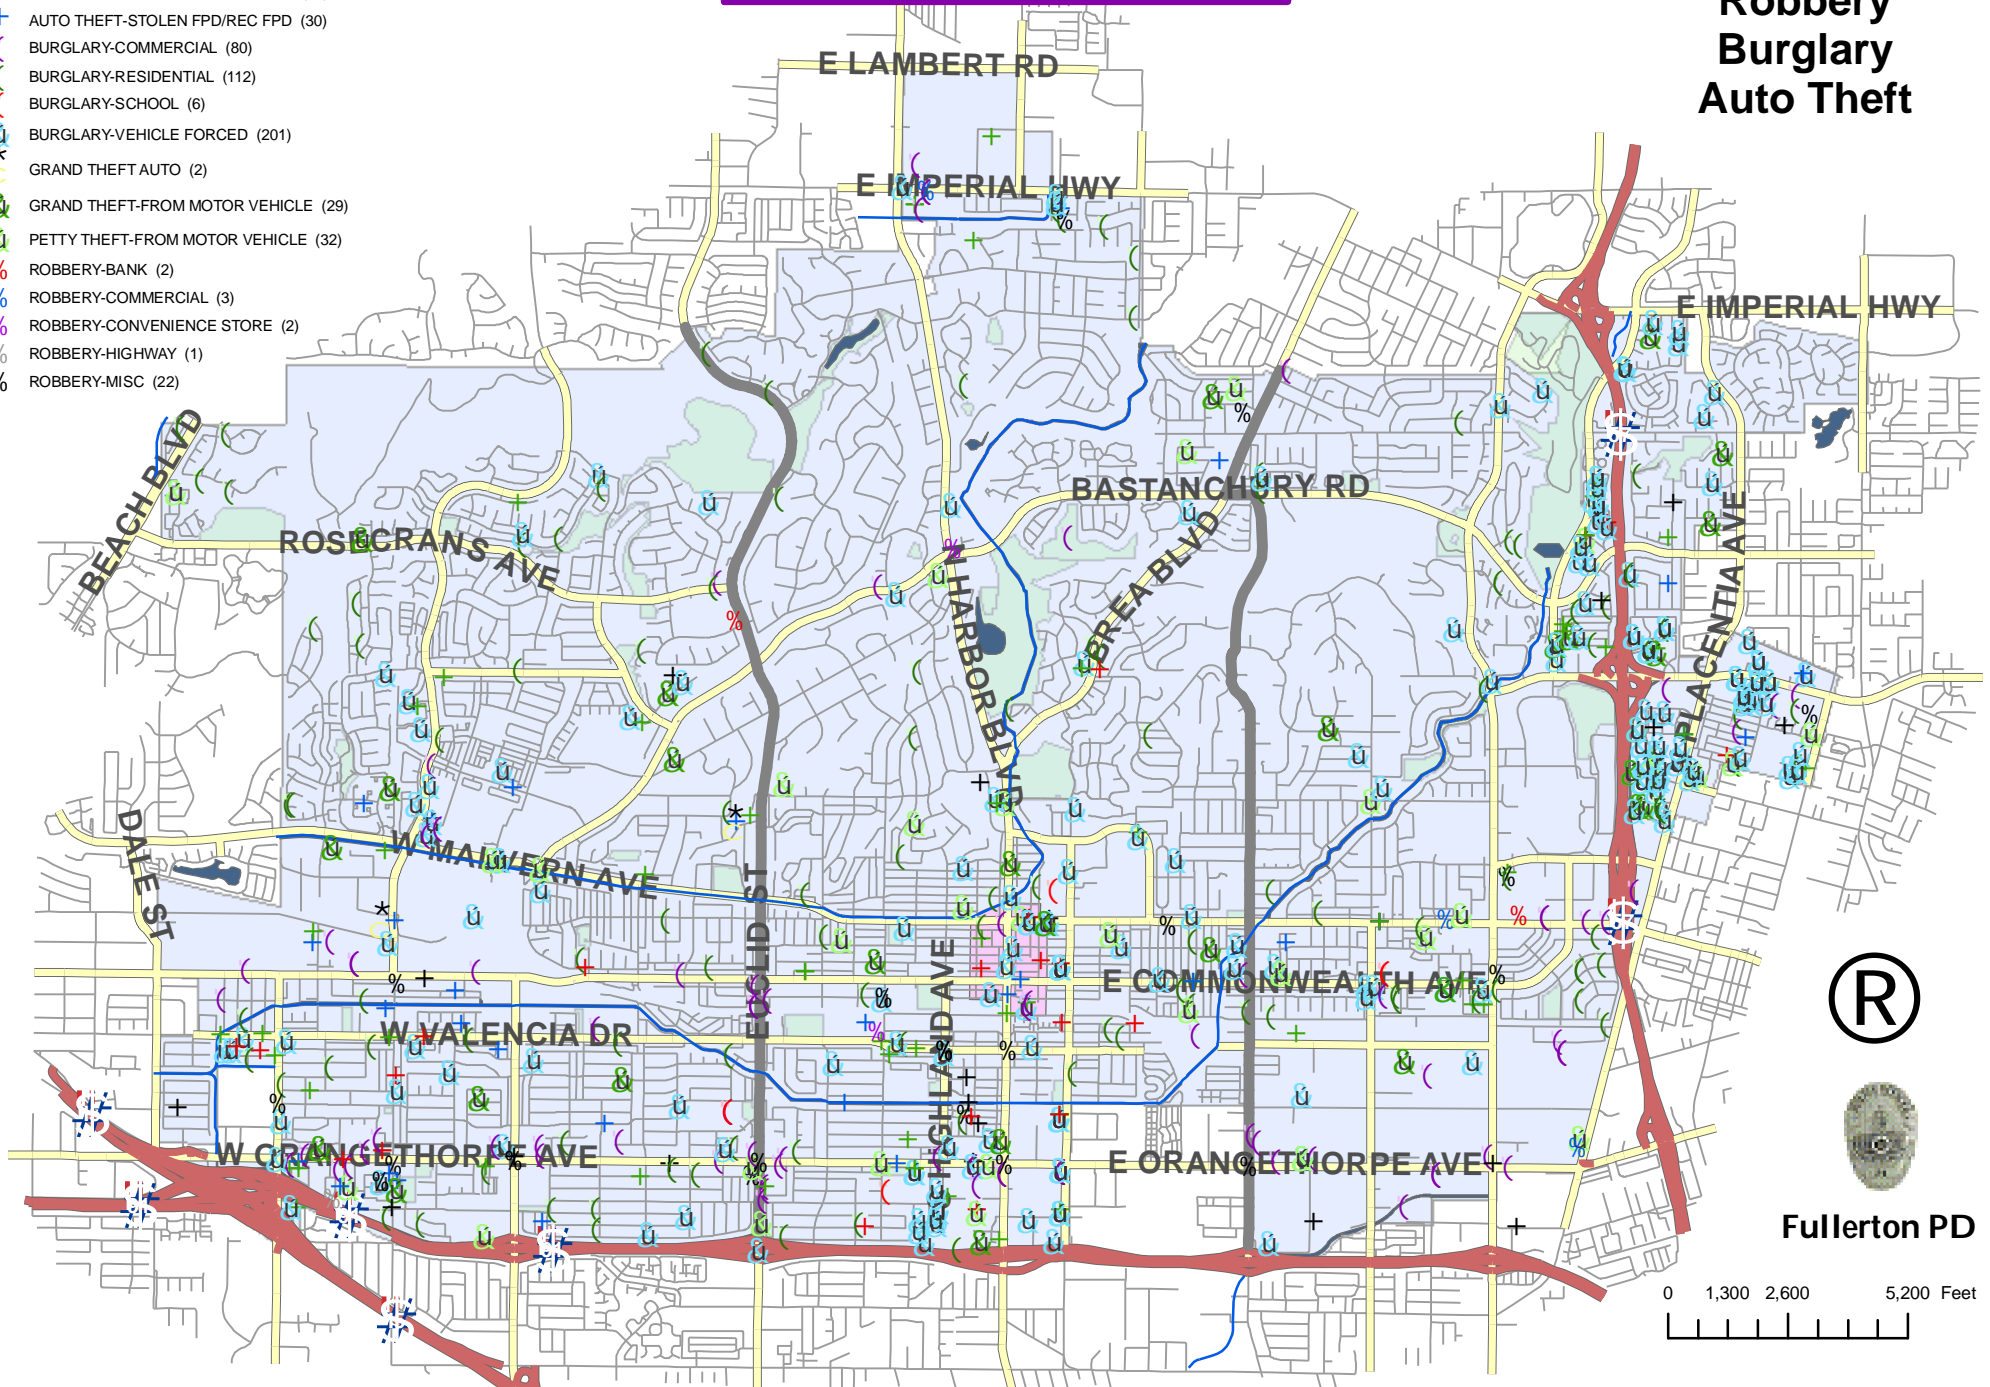

City of Fullerton

Apr - Jun, 2008

**Robbery
Burglary
Auto Theft**

- Crime Legend**
- + AUTO THEFT - FPD STOLEN (22)
 - + AUTO THEFT STOLEN FPD/REC OTH (59)
 - + AUTO THEFT STOLEN OTH/REC FPD (20)
 - + AUTO THEFT-STOLEN FPD/REC FPD (30)
 - u BURGLARY-COMMERCIAL (80)
 - u BURGLARY-RESIDENTIAL (112)
 - u BURGLARY-SCHOOL (6)
 - u BURGLARY-VEHICLE FORCED (201)
 - * GRAND THEFT AUTO (2)
 - u GRAND THEFT-FROM MOTOR VEHICLE (29)
 - u PETTY THEFT-FROM MOTOR VEHICLE (32)
 - % ROBBERY-BANK (2)
 - % ROBBERY-COMMERCIAL (3)
 - % ROBBERY-CONVENIENCE STORE (2)
 - % ROBBERY-HIGHWAY (1)
 - % ROBBERY-MISC (22)

This agency is not responsible for the misinterpretation of this map and makes no inference or judgement as to the relative safety of particular areas. This map does not meet national map accuracy standards and should not be used for engineering purposes.